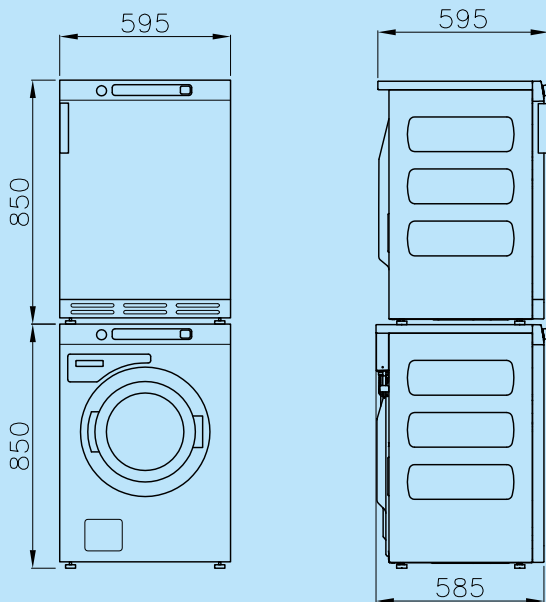

TYPE		SC65
CAPACITY	kg	6,5
DRUM VOLUME	l	60
DRUM DIAMETER	mm	Ø 480
EXTRACTION SPEED	rpm	1400
G-FACTOR		530
ELECTRICAL CONNECTION		With drainpump: 208-240V/60/1 380-415V/50/3Ph+N* 440V/60/3Ph-N 380-415V/50/3Ph-N
ELECTRICAL HEATING	kW	3,2
CIRCUIT BREAKER		230V-16A/400V-10A
WATER CONNECTION	inch	3/4"
DRAIN		Pump Standard, Drain valve available
DIMENSIONS H×W×D	mm	850x595x585
Net weight	kg	73
TRANSPORT DATA		
Volume (packed)	m³	0,53
Packed H×W×D	mm	915x610x660
Gross weight	kg	77

TYPE		DAM6 vented	DAMC6 condense	DAM6HP heat pump
CAPACITY	kg	6,5		
DRUM VOLUME	l	112		
DIMENSIONS DRUM	mm	Ø 571x476		
ELECTRICAL CONNECTION		208-240V/60/1 380-415V/50/3Ph+N 440V/60/3Ph-N 380-415V/50/3Ph-N	380-415/50/3Ph+N	208-240V/50/1Ph
ELECTRICAL HEATING	kW	2,5	3	1,3
CIRCUIT BREAKER		230V-16A 400V-10A		230V-10A
AIRFLOW	m³/h	123	245	internal
AIR EVACUATION	mm	100	-	-
DIMENSIONS H×W×D	mm	850x595x585		
Net weight	kg	39	47	52
TRANSPORT DATA				
Volume (packed)	m³	0,53		
Packed H×W×D	mm	915x610x660		
Gross weight	kg	45	50	56

* available with drain valve

The Primus preserves the right to change the machines and the specification in this leaflet at any time, without prior notice. Details and photographs are only for information and never binding.

www.primuslaundry.com

Primus by Alliance Laundry Systems